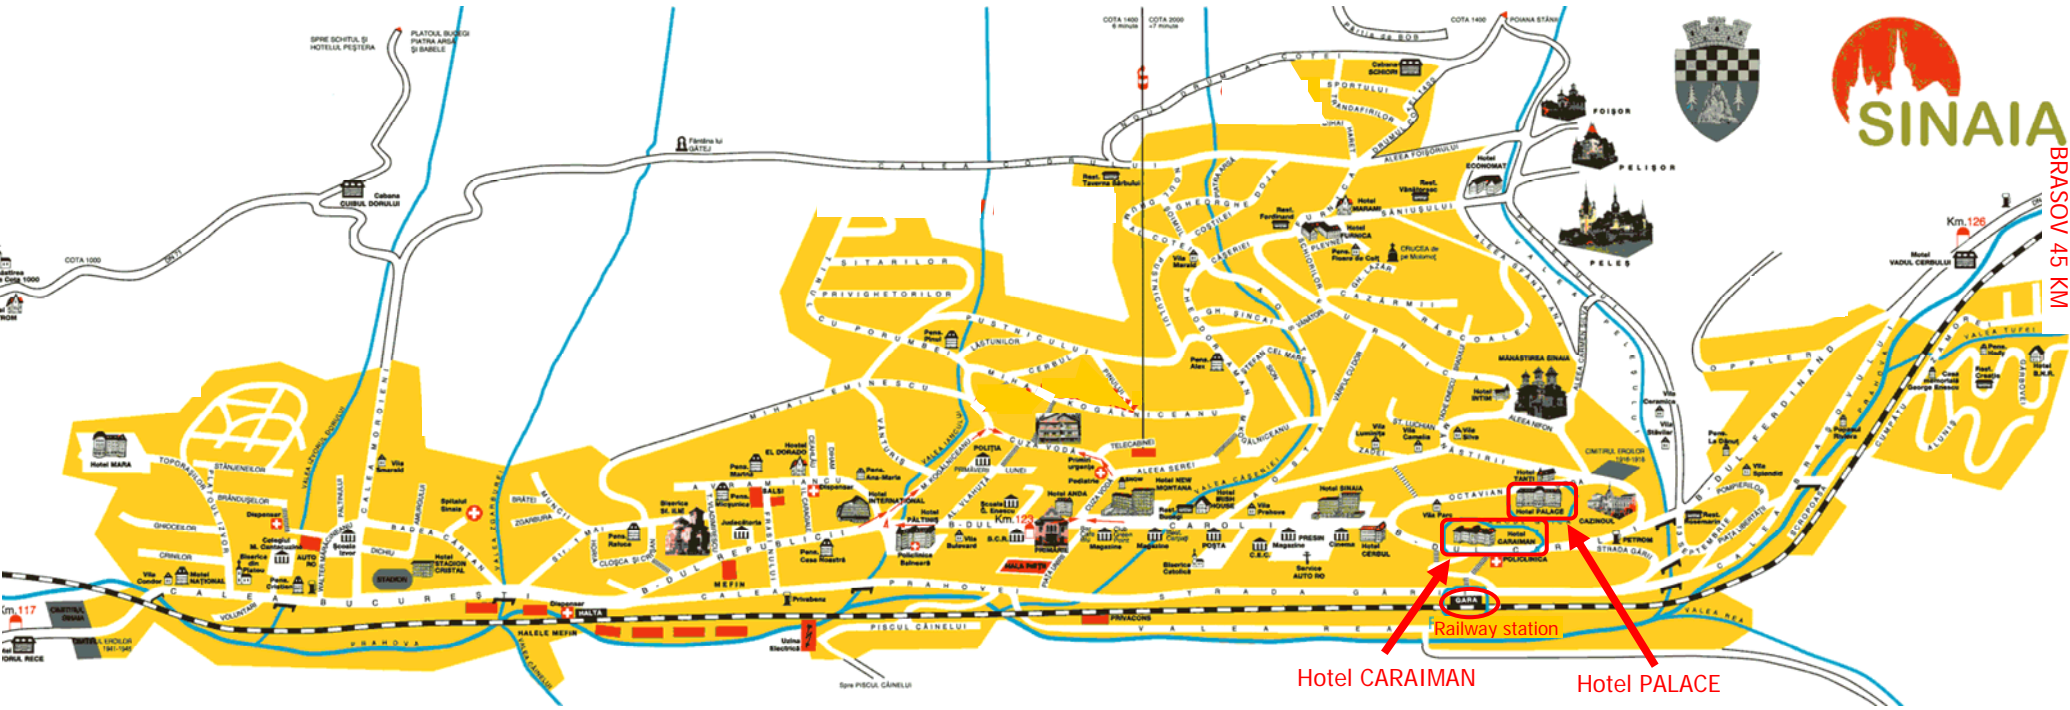

TARGOVISTE 45 km

BUCHAREST 123 KM

SINAIA
BRASOV 45 KM

Hotel CARAIMAN

Hotel PALACE

Railway station