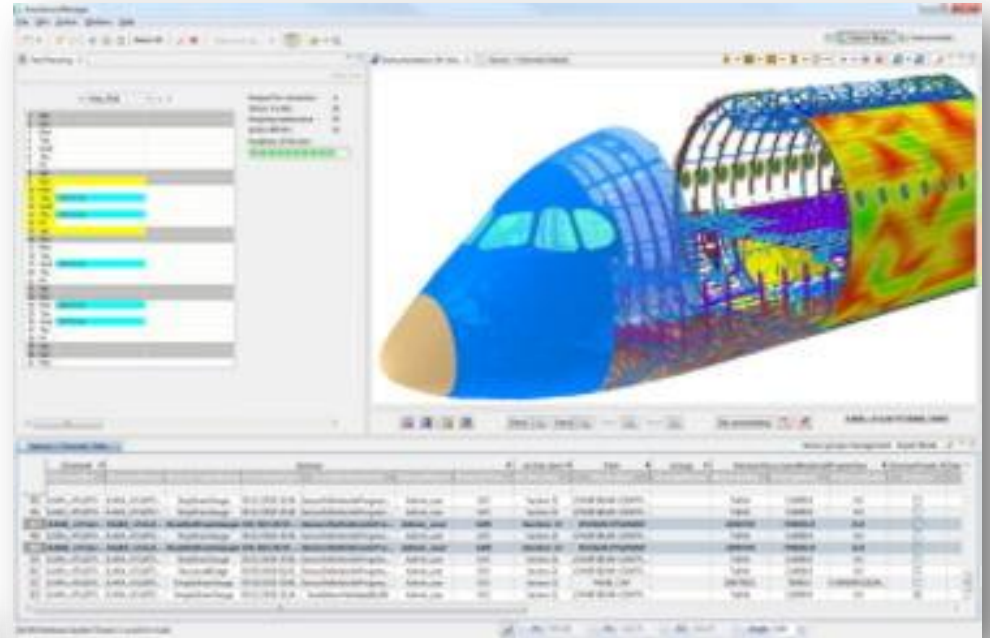

Knowledge Mapping

Concepts Teach Organizing Information Ideas
Tips Knowledge ConceptMap
Relationship Dataviz Model Brainstorming Software Infoviz
Communicate MindMap Learn Data
Visual representation of

Data viz examples

- Real time
- > 30 000 param / sec

- 2D / 3D
- Color (*Temp, Press, ...*)
- Time

Visual representation of knowledge

(Big) Data viz

Knowledge representation

**Infography
Graphic design**

UML diagrams

Flow charts

Entity / relationship

Semantic networks

BPMN

System dynamics

Swim lane diagrams

OWL

Knowledge modeling