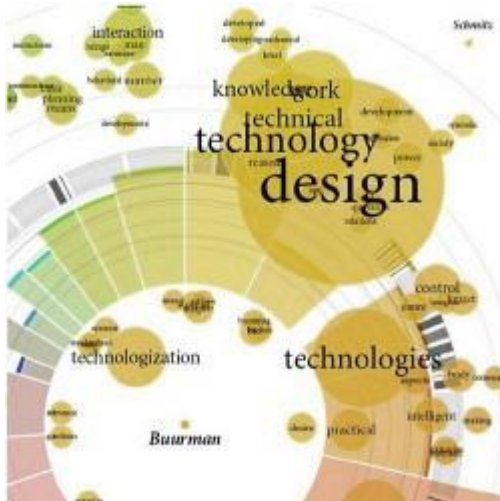

Knowledge Mapping

Concepts Teach Organizing Information Ideas
Tips Knowledge ConceptMap
Relationship Dataviz Model Brainstorming Software Infoviz
Communicate MindMap Learn Data
Visual representation of

Data viz examples

- Real time
- > 30 000 param / sec

- 2D / 3D
- Color (*Temp, Press, ...*)
- Time

Visual representation of knowledge

(Big) Data viz

Knowledge representation

**Infography
Graphic design**

UML diagrams

Flow charts

Entity / relationship

Semantic networks

BPMN

System dynamics

Swim lane diagrams

OWL

Knowledge modeling

Associations

Visual

Keywords

Idea

Brainstorming

Images

Software

Icons