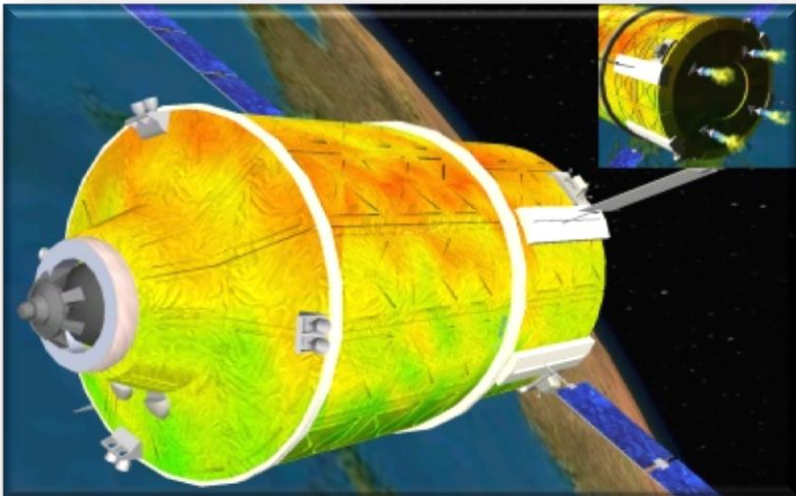

Data viz examples

- Real time
- > 30 000 param / sec

- 2D / 3D
- Color (*Temp, Press, ...*)
- Time

Visual representation of knowledge

(Big) Data viz

Knowledge representation

**Infography
Graphic design**

UML diagrams